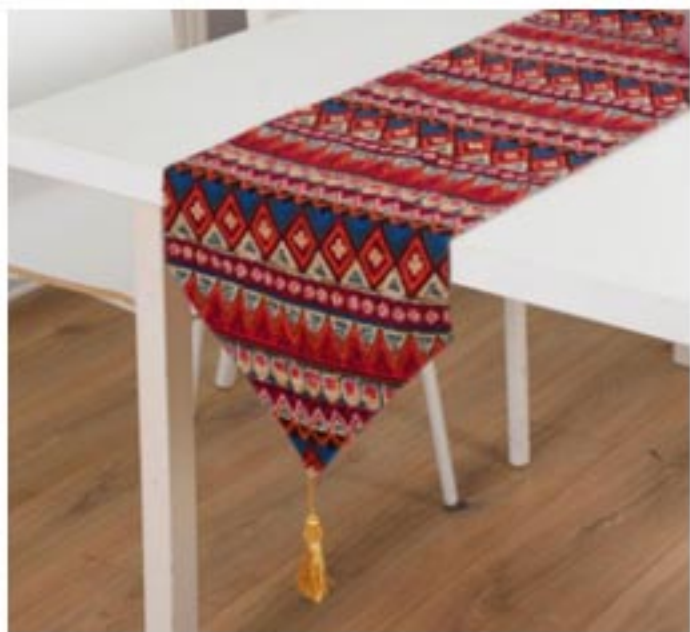

Green

Brown

Yellow

Grey

Light blue

Name:table runner

Model:TBR-A

Material:Cotton and linen