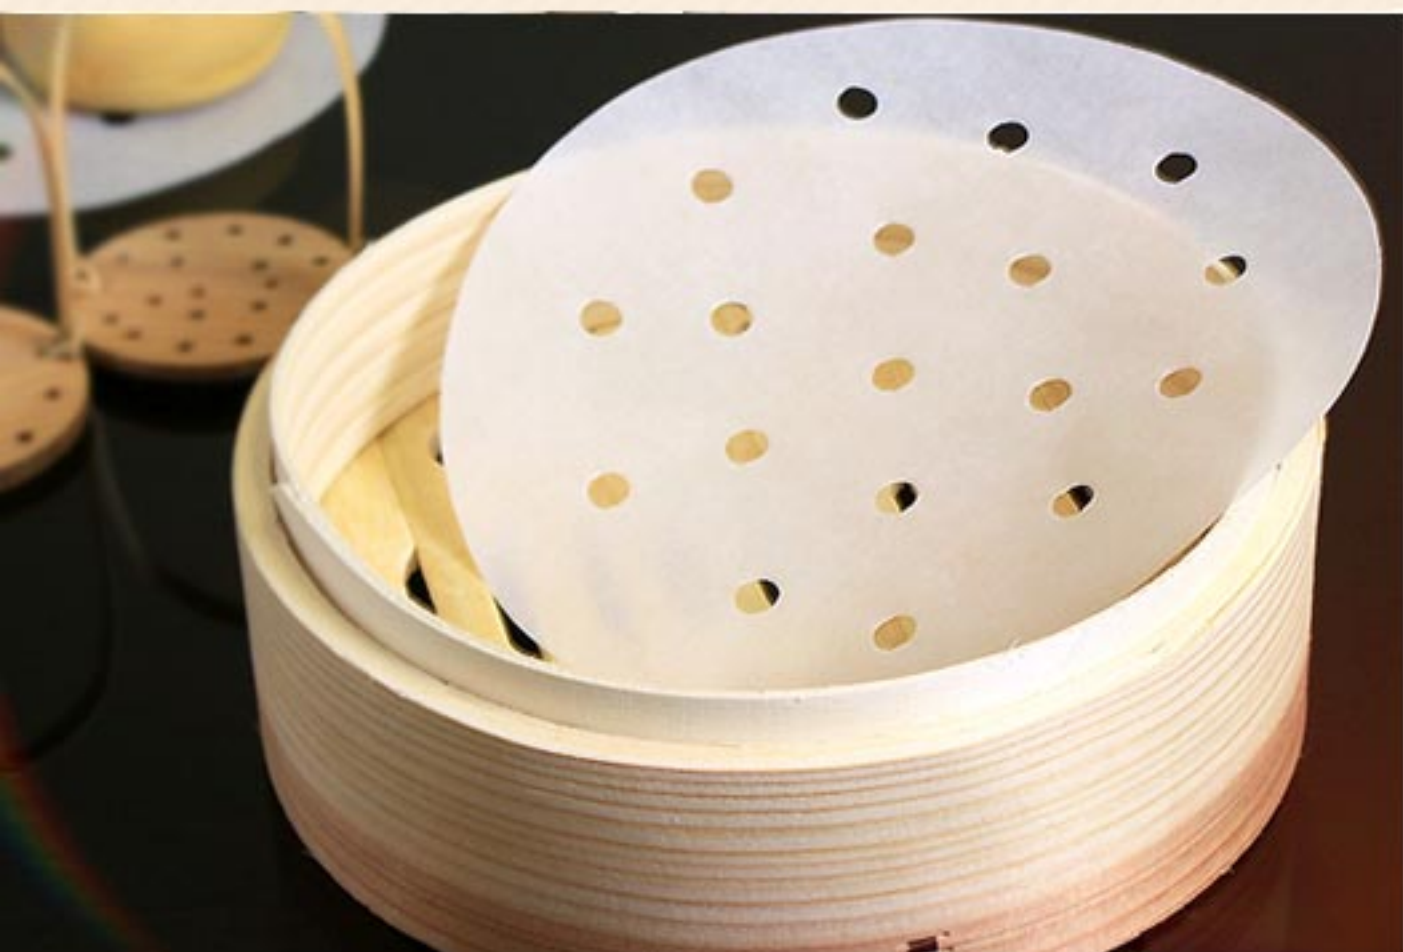

# BAMBOO STEAMER PAPER

Model:BSP

STEAMED NUTRITION  
HEALTHY AND DELICIOUS

Material:Silicon Paper

1 PACK:400 PCS

Features:Heat-resisting 250°C

Size(inch):3.5/4/4.5/5/5.5/6/6.5/7/7.5/8/8.5/9/9.5/10/10.5/11/  
11.5/12/12.5/13/13.5/14/14.5/15/15.5/17.5/19.5